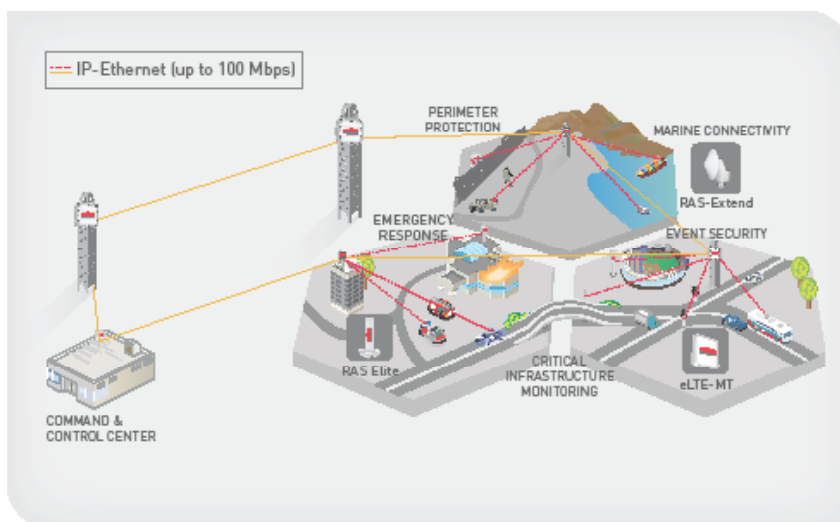

multimedia capabilities for telephony, push-to-talk, data and video exchange

- Cost effectively support a greater number of megapixel video cameras with the lowest amount of civil and network infrastructure investment
- Enable flexible use of alternative power source (solar or battery) with low power consumption
- Ensure mission-critical reliability even under the most challenging environmental conditions

End-to-End Professional Servicing

Redline's broadband wireless network solution is backed by a team of certified engineers. Redline can take accountability of your entire communications architecture and provide you with a turn-key solution from design to support throughout your project.

Redline Professional Services helps simplify the planning, deployment, management and maintenance of your network. This includes:

- Detailed coverage maps of the project area(s)
- Installation and support of the Redline systems
- Training and support for your internal IT division
- Protection services of the Redline systems
- On-going maintenance and technical support systems

POWERFUL. VERSATILE. RELIABLE.

redline®
communications