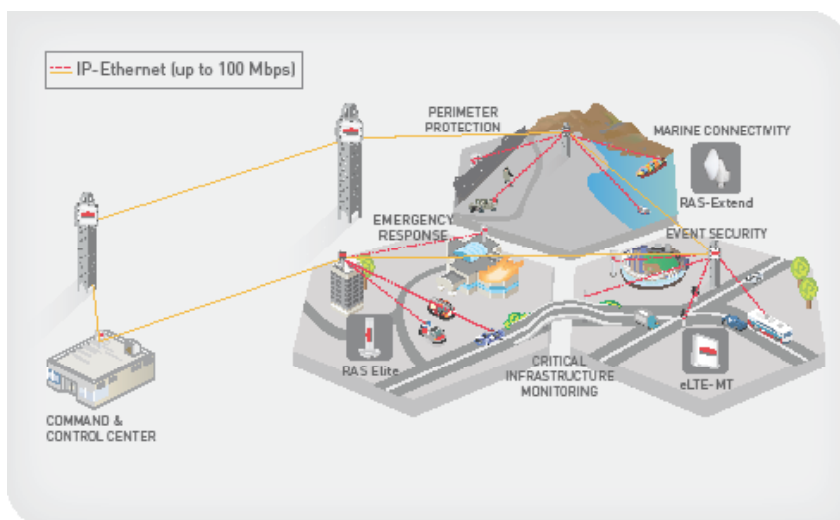

multimedia capabilities for telephony, push-to-talk, data and video exchange

- Cost effectively support a greater number of megapixel video cameras with the lowest amount of civil and network infrastructure investment
- Enable flexible use of alternative power source (solar or battery) with low power consumption
- Ensure mission-critical reliability even under the most challenging environmental conditions

End-to-End Professional Servicing

Redline's broadband wireless network solution is backed by a team of certified engineers. Redline can take accountability of your entire communications architecture and provide you with a turn-key solution from design to support throughout your project.

Redline Professional Services helps simplify the planning, deployment, management and maintenance of your network. This includes:

- Detailed coverage maps of the project area(s)
- Installation and support of the Redline systems
- Training and support for your internal IT division
- Protection services of the Redline systems
- On-going maintenance and technical support systems

POWERFUL. VERSATILE. RELIABLE.

redline®
communications